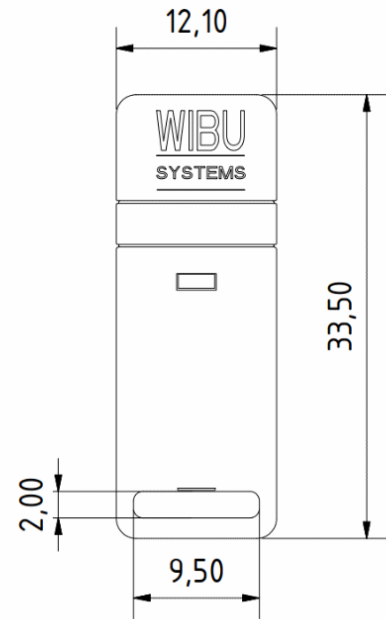

Technical Drawing

Article-No:

1 0 1 1 - 0 3 - 6 7 7

All dimensions in millimeter. Subject to change without notice.

WIBU-SYSTEMS AG
Rueppurrer Strasse 52-54
D-76137 Karlsruhe
Tel: +49-721-93172-0
Fax: +49-721-93172-22
info@wibu.com
www.wibu.com