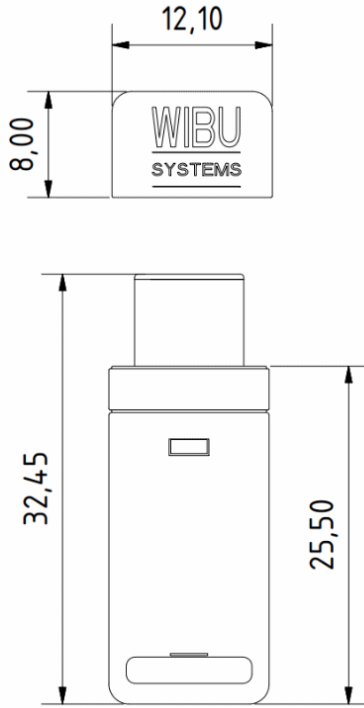

Technical Drawing

Article-No:

1 0 1 1 - 0 3 - 6 7 7

All dimensions in millimeter. Subject to change without notice.

WIBU-SYSTEMS AG
Rueppurrer Strasse 52-54
D-76137 Karlsruhe
Tel: +49-721-93172-0
Fax: +49-721-93172-22
info@wibu.com
www.wibu.com