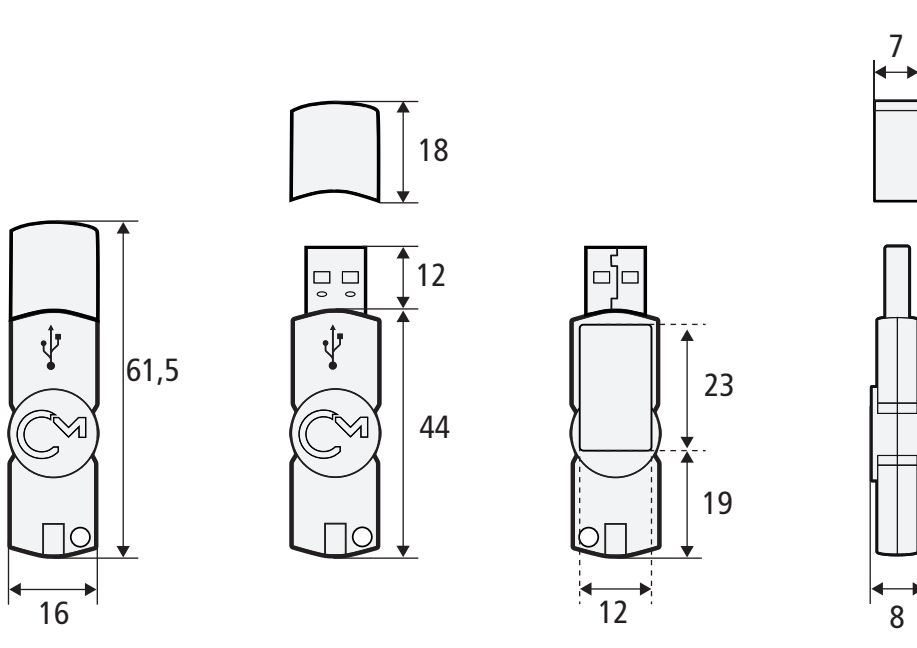

Technical Drawing

Article-No:

1 0 0 1 - 0 3 - 2 3 0

All dimensions in millimeter. Subject to change without notice.

WIBU-SYSTEMS AG
Rueppurrer Strasse 52-54
D-76137 Karlsruhe
Tel: +49-721-93172-0
Fax: +49-721-93172-22
info@wibu.com
www.wibu.com