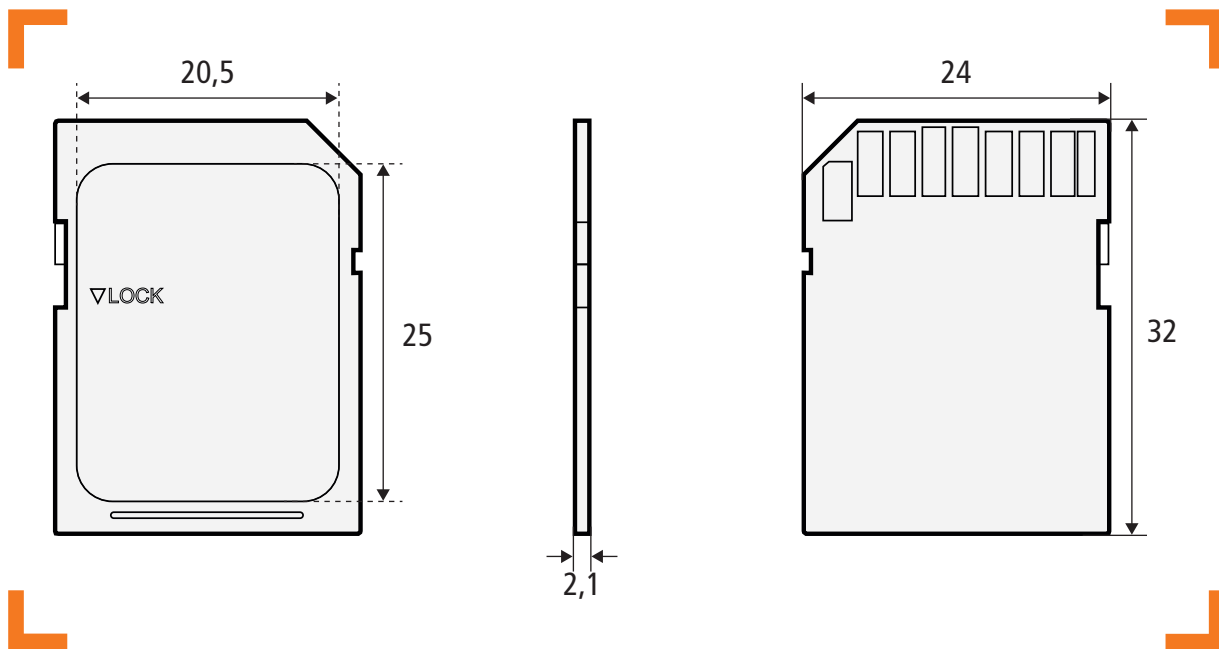

Technical Drawing

Article-No:

1 0 4 0 - 0 3 - 1 0 6

RoHS compliant
WEEE-Reg-No:
DE 90465365

All dimensions in millimeter. Subject to change without notice.

WIBU-SYSTEMS AG
Rueppurrer Strasse 52-54
D-76137 Karlsruhe
Tel: +49-721-93172-0
Fax: +49-721-93172-22
info@wibu.com
www.wibu.com